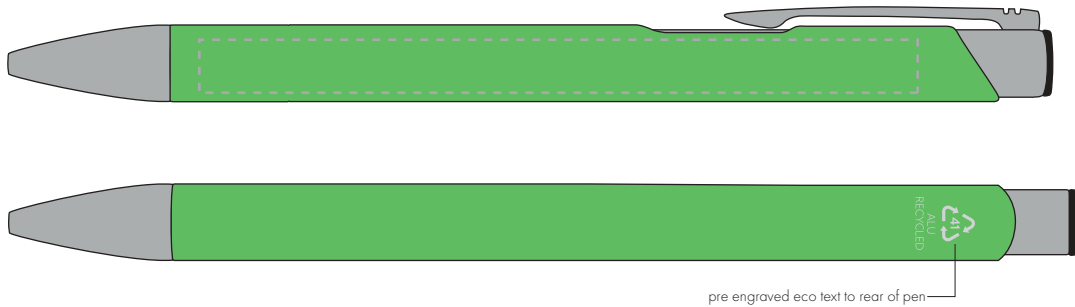

Your Ref:	Quantity:	Product Code: TPC982001
Our Ref:	Version: 1	Product Colour: GREEN

PRINTING CONCERNS:

We stock this item in the following colours

**PANTONE REFERENCE(S)**

● Engrave

ARTWORK SCALE 100%

ARTWORK SCALE 100%
Side Engrave Area:
95mm x 7mm

pre engraved eco text to rear of pen

Product Image for visualisation
- colours may vary

The dashed line is to demonstrate print area and will not appear on your printed item

PLEASE NOTE:

- All colours including print and product are for visual purposes only and should not be regarded as the actual colour of the product and print.
- Some products may vary from batch to batch and may differ from previous orders.
- The colour and texture of a product can also have an effect on the final print colour.
- By approving this order we accept that you understand these terms.